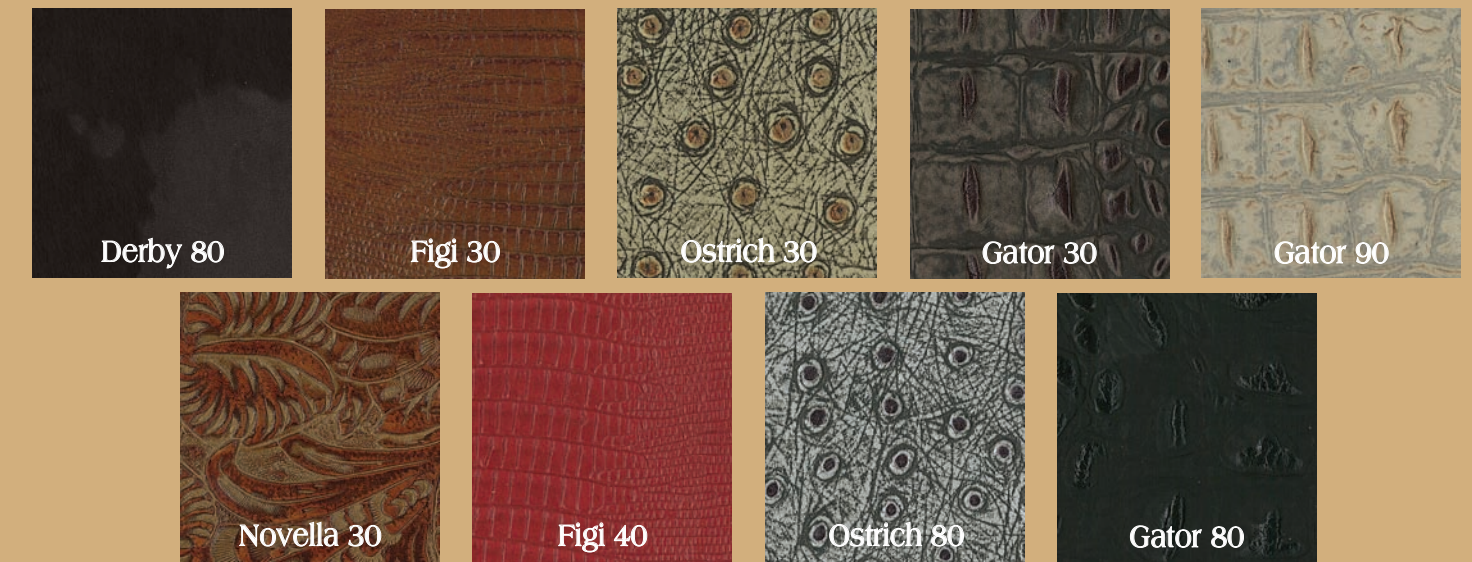

ST. TIMOTHY

TAG Gaylean has been an innovator in the design community for 45 years. His luxury resort work includes famous destinations such as The Broadmoor, Casa Palmero at Pebble Beach, The Greenbrier, The Equinox, La Quinta, Turnberry Isle, Gateway Canyons, and The Aspen Club. TAG's international honors include the Platinum Circle Award for lifetime achievement in hospitality design, an honor he shares with Carleton Varney, David Rockwell and Baron Hilton. The style and inventiveness of TAG's design, integrated with St. Timothy's superior craftsmanship, results in an extraordinary furniture collection.

Decorative Leathers for TAG

* Patterns are individually created so variance in color should be expected.

Additional Finish Options for TAG

* Bozeman, Classic Mahogany, Espresso and Loredo are standard with various distressing steps. See the TAG Price list for details. Due to natural variations in wood grain, the colors shown may vary slightly from our actual wood products.